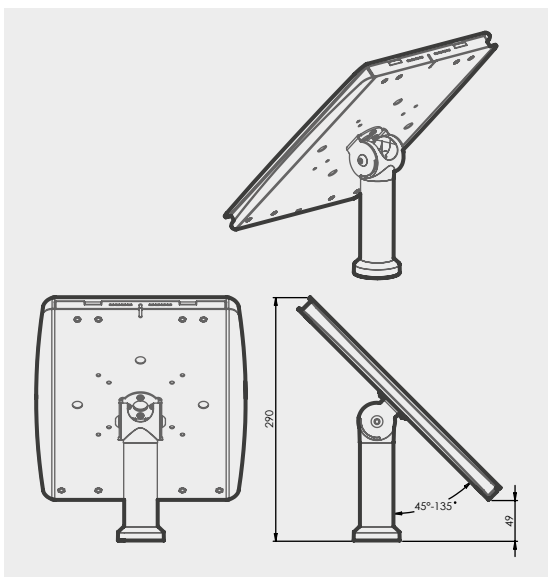

TAB -DT **Secure Desk Tilt Mount for Tablets**

The stylish Desk Tilt Mount for Tablets allows you to tilt the device 135 degrees, allowing ease of use as well as multiple viewing angles.

Fitted with a high security push lock and secured to the surface to avoid theft, the tilt mount is also easy to assemble and will securely hold the tablet in place.

The Tilt Mount comes in a durable, white or black finish and can be fixed to the mount in landscape or portrait.

- Made from 3mm steel and fitted with a high security push lock to keep the tablet secure
- Stylish design with a durable finish
- Comes in a choice of black or white to match interior decor
- Inserts make assembly easy and keep tablet in place
- Tablet can be charged whilst in enclosure and power cable cannot be removed once installed
- Tablet can be rotated in the mount during installation to either allow or restrict access to the home button - iPad 9.7" and Samsung Galaxy Tab A
- Allows access to camera for all tablet models whilst restricting access to power button
- Enclosure can be fixed to the mount in landscape or portrait
- Can be tilted 135 degrees allowing ease of use and multiple viewing angles
- Secured to a surface to stop theft
- Cable hidden through mount

Select tablet enclosure required:

Tablet Enclosures	Product Code	UPC Number
TE-SG Samsung Galaxy Tab A white	SYXSG1011	5057964000787
TE-SG Samsung Galaxy Tab A black	SYXSG1021	5057964000794
TE-IP iPad 9.7" white	SYXIPAD1011	5057964000800
TE-IP iPad 9.7" black	SYXIPAD1021	5057964000817
TE-HU Huawei T3 10 white	SYXHUE1011	5057964000824
TE-HU Huawei T3 10 black	SYXHUE1021	5057964000831